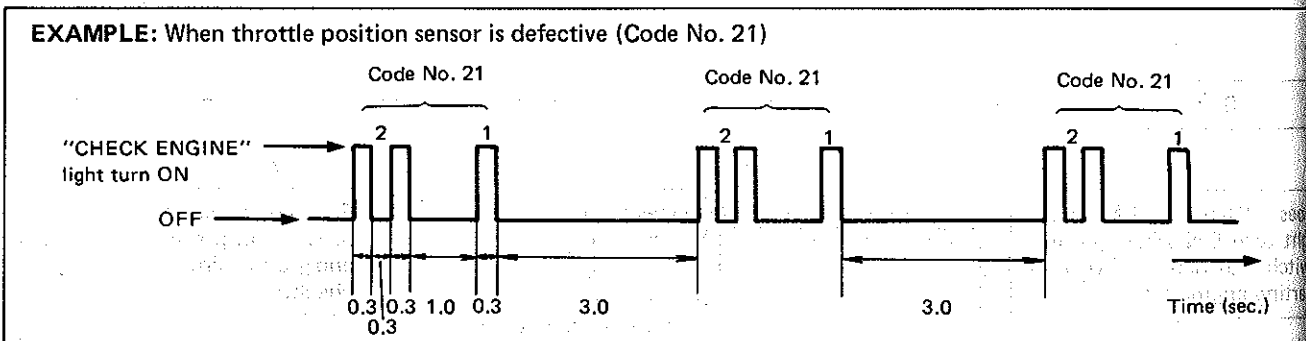

DIAGNOSIS CODE TABLE

DIAGNOSTIC CODE NO.	"CHECK ENGINE" LIGHT FLASHING PATTERN	DIAGNOSTIC ITEM	DIAGNOSIS	
13		Oxygen sensor	Diagnose trouble according to "DIAGNOSTIC FLOW CHART" corresponding to each code No.	
14		WTS		
15		WTS		
21		TPS		
22		TPS		
23		ATS		
25		ATS		
24		VSS		
31		Pressure sensor		
32		Pressure sensor		
41		Ignition signal		
42		CAS		
44		Idle switch of TPS		
45				
51		EGR system (For California spec. model only)		
53		Ground circuit (For California spec. model only)		
54		5th switch (Not for California spec. model)		
71		Test switch terminal		
ON		ECM		ECM failure.
12		Normal		This code appears when none of the other code (Above codes) are identified.