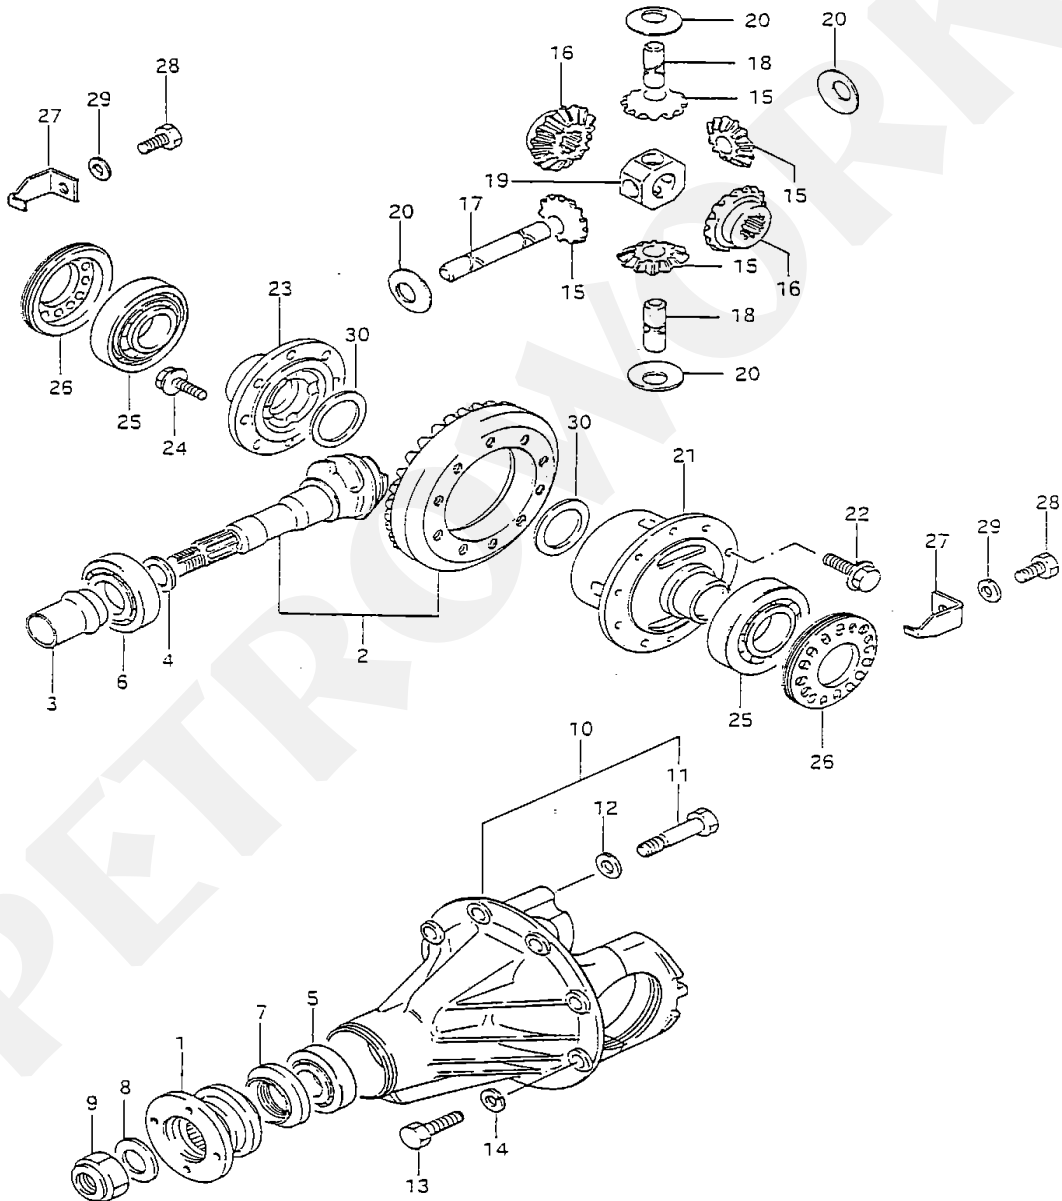

PETROWORKS

OFF-ROAD PRODUCTS

www.petroworks.com

Differential Figure 28

SAMURAI E33

Technical Note:

The only difference between a Samurai Front and Rear Differential are the Side Gears Part 16.